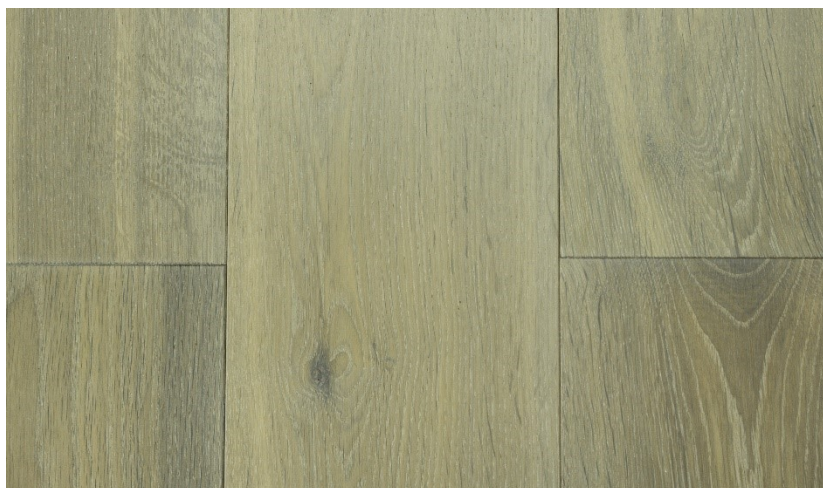

GRADING CRITERIA

PRIME	Grain is a variation of straight grain and medullary rays on boards. Colour fairly uniform. Flat Sawn. No sap allowed. Occasional healthy pin knots up to max 10mm. No cracks allowed.
NATURE	Grain is straight with natural grain variation allowed. Flat Sawn. No sap allowed. Healthy sound knots allowed up to 45mm. Black knots allowed up to 20mm. No cracks allowed.
RUSTIC	Grain can be straight and wavy. Natural colour variations. Flat Sawn. Kissing sap allowance 1-10%. Sound, healthy knots up to 60-70mm. Knots filled, all knots are small and not open. Black knots up to 30mm. End cracks allowed up to 10cm. Kissing Heart allowed.

Wood is a natural product. Each piece of wood is unique, therefore there will be variations in colour, quantity of knots and shade

ZENON Sp. z o.o. company reserves the right to change the specifications.

ZENON Sp. z o.o.
Ul. Ogrodowa 5
89-632 Brusy
POLAND
+ 48 52 398 23 47
enquiries@zenonfloors.com